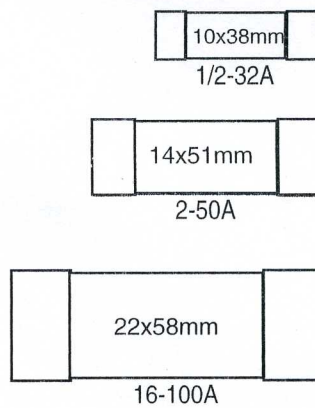

Cylindrical Fuses (gL-gG, aM, aR)