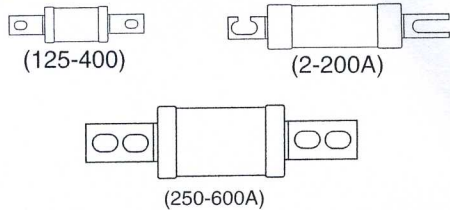

INTERMOUNTAIN FUSE SUPPLY INC.

EUROPEAN FUSE WALL CHART

Diazed Fuses TYPE DI Base Size 16 (gL-gG, aM, aR)

Diazed Fuses TYPE DII Base Size 27 (gL-gG, aM, aR)

Diazed Fuses TYPE DIII or Base Size 33 (gL-gG, aM, aR)

Cylindrical Fuses (gL-gG, aM, aR)

Neozed Fuses (gL-gG, aR)

British Dimension Class C (HRCII-C) Fuses

Electronic Fuses

NH Fuse Links (gL-gG, aM, aR)