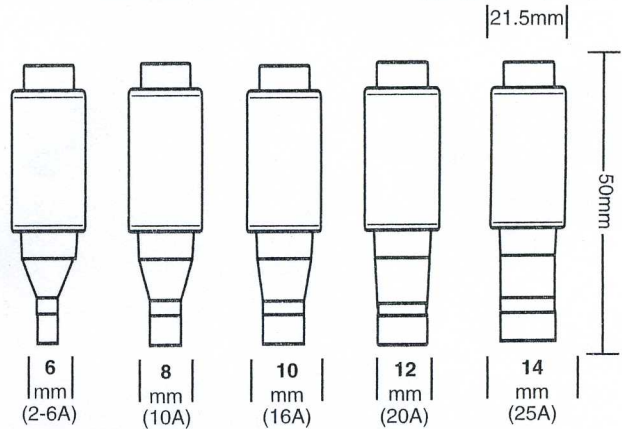

INTERMOUNTAIN FUSE SUPPLY INC.

EUROPEAN FUSE WALL CHART

Diazed Fuses TYPE DI Base Size 16 (gL-gG, aM, aR)

Diazed Fuses TYPE DII Base Size 27 (gL-gG, aM, aR)

Diazed Fuses TYPE DIII or Base Size 33 (gL-gG, aM, aR)

Cylindrical Fuses (gL-gG, aM, aR)

Neozed Fuses (gL-gG, aR)

British Dimension Class C (HRCII-C) Fuses

Electronic Fuses

NH Fuse Links (gL-gG, aM, aR)