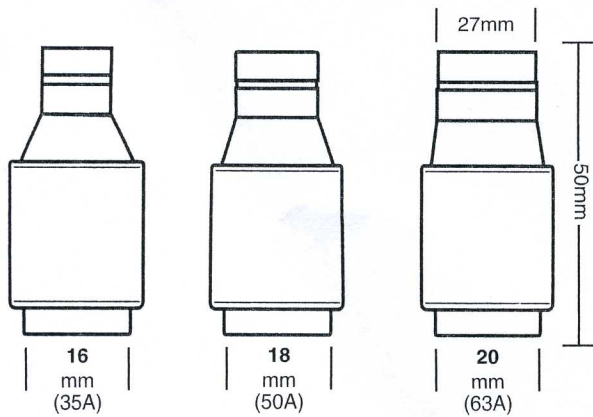

INTERMOUNTAIN FUSE SUPPLY INC.

EUROPEAN FUSE WALL CHART

Diazed Fuses TYPE DI Base Size 16 (gL-gG, aM, aR)

Diazed Fuses TYPE DII Base Size 27 (gL-gG, aM, aR)

Diazed Fuses TYPE DIII or Base Size 33 (gL-gG, aM, aR)