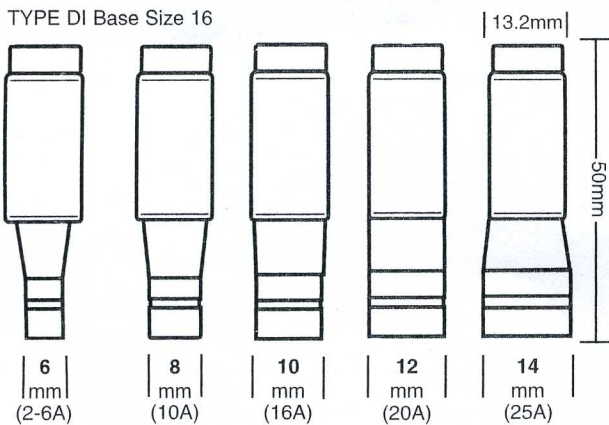

INTERMOUNTAIN FUSE SUPPLY INC.

EUROPEAN FUSE WALL CHART

Diazed Fuses TYPE DI Base Size 16 (gL-gG, aM, aR)

Diazed Fuses TYPE DII Base Size 27 (gL-gG, aM, aR)

Diazed Fuses TYPE DIII or Base Size 33 (gL-gG, aM, aR)

Cylindrical Fuses (gL-gG, aM, aR)

Neozed Fuses (gL-gG, aR)

British Dimension Class C (HRCII-C) Fuses

Electronic Fuses

NH Fuse Links (gL-gG, aM, aR)