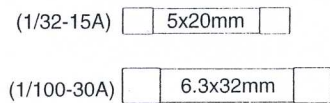

INTERMOUNTAIN FUSE SUPPLY INC.

EUROPEAN FUSE WALL CHART

Diazed Fuses TYPE DI Base Size 16 (gL-gG, aM, aR)

Diazed Fuses TYPE DII Base Size 27 (gL-gG, aM, aR)

Diazed Fuses TYPE DIII or Base Size 33 (gL-gG, aM, aR)

Cylindrical Fuses (gL-gG, aM, aR)

Neozed Fuses (gL-gG, aR)

British Dimension Class C (HRCII-C) Fuses

Electronic Fuses

NH Fuse Links (gL-gG, aM, aR)