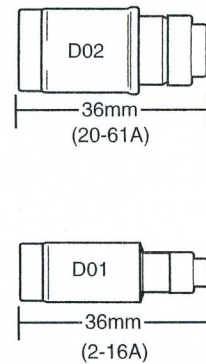

INTERMOUNTAIN FUSE SUPPLY INC.

EUROPEAN FUSE WALL CHART

Diazed Fuses TYPE DI Base Size 16 (gL-gG, aM, aR)

Diazed Fuses TYPE DII Base Size 27 (gL-gG, aM, aR)

Diazed Fuses TYPE DIII or Base Size 33 (gL-gG, aM, aR)

Cylindrical Fuses (gL-gG, aM, aR)

Neozed Fuses (gL-gG, aR)

British Dimension Class C (HRCII-C) Fuses

Electronic Fuses

NH Fuse Links (gL-gG, aM, aR)